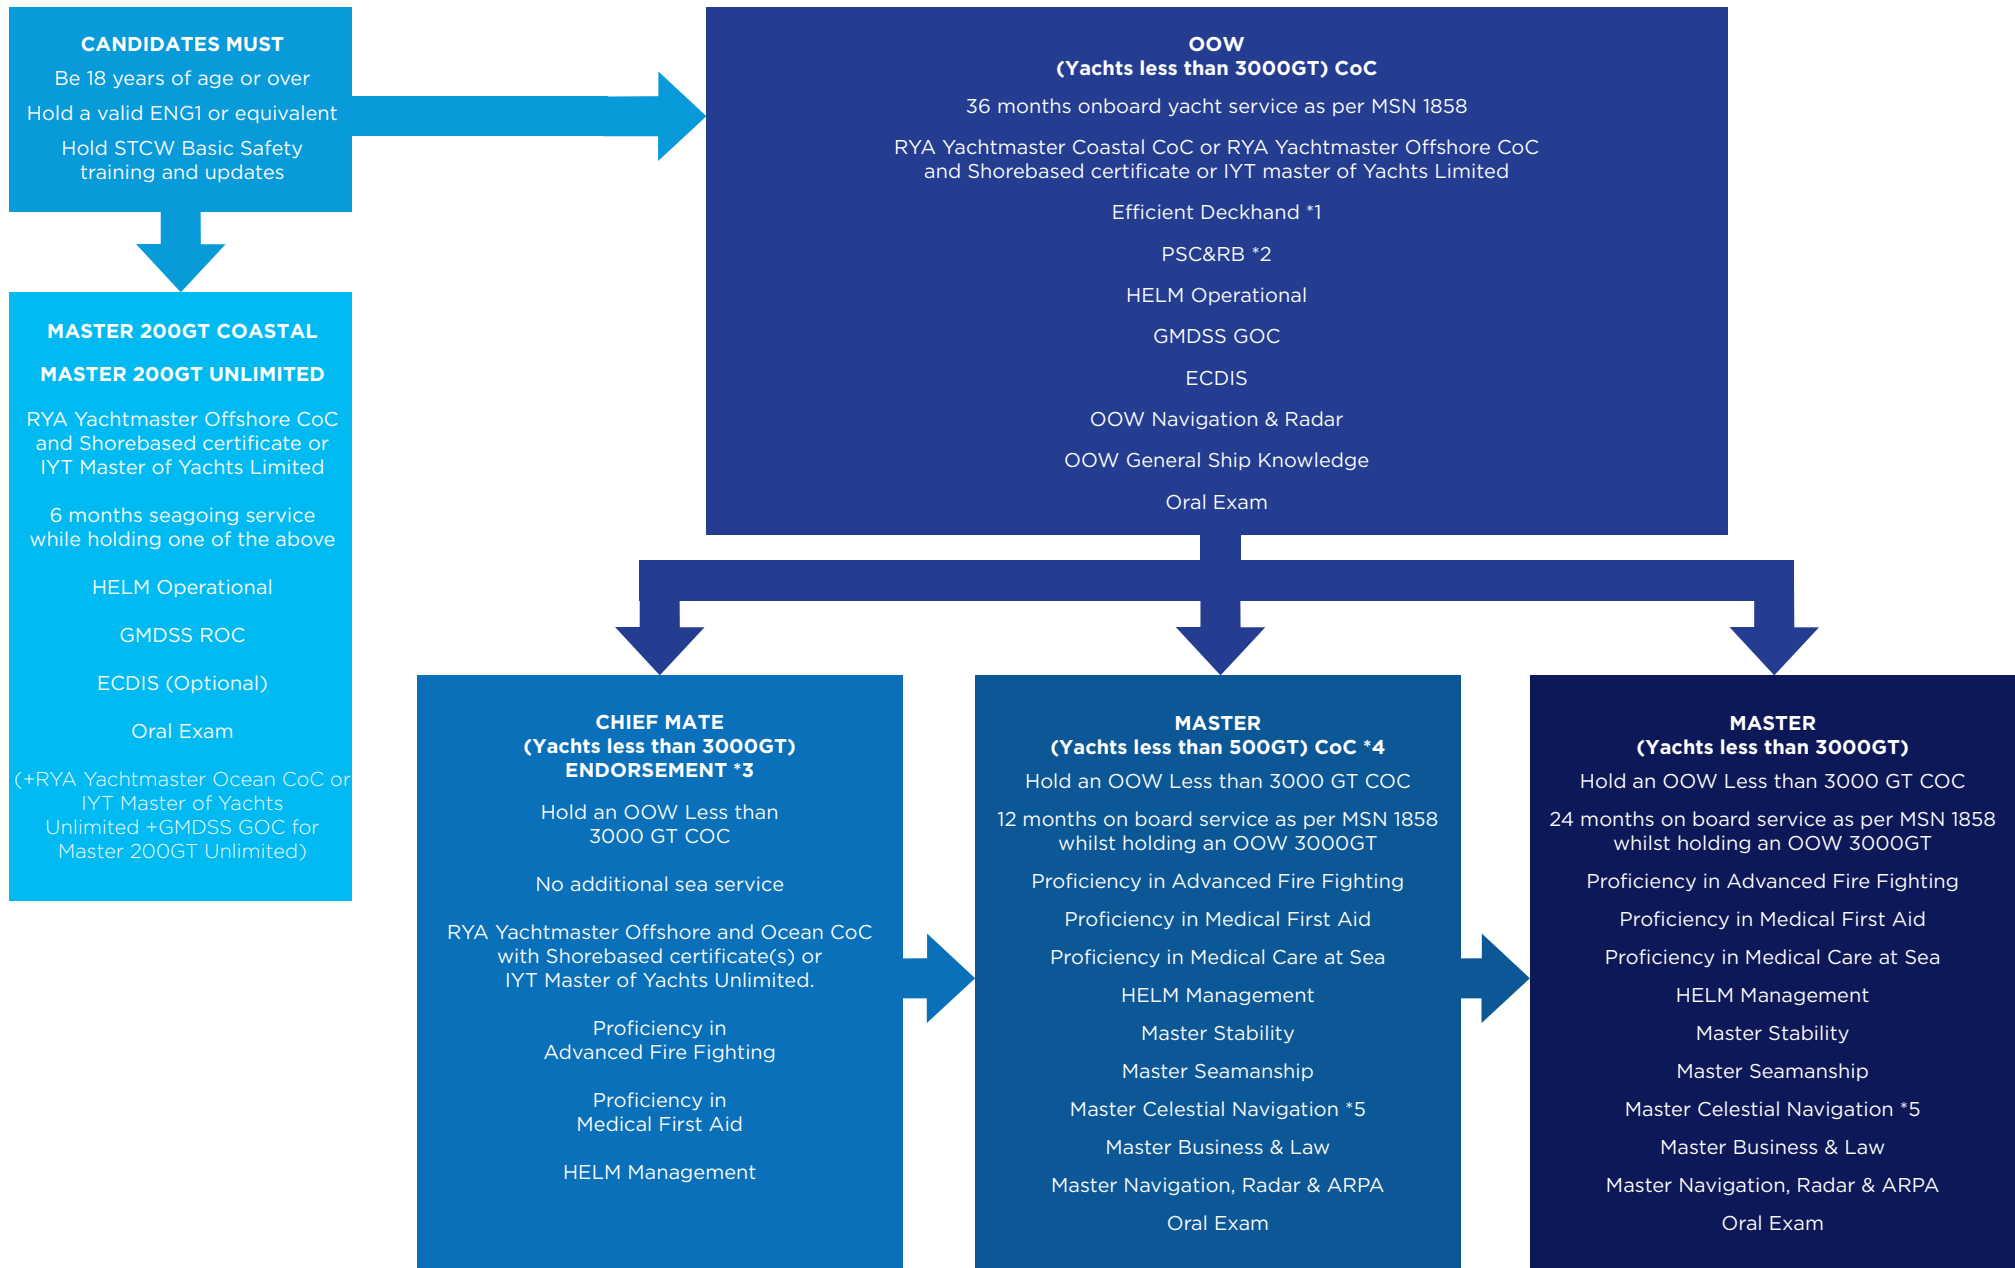

YACHT DECK OFFICER PROGRESSION ROUTE

*1 This certificate must have been issued at least 18 months prior to the issue of your CoC

*2 Bluewater offers the Yacht-restricted version for Yacht CoCs

*3 If you have all these modules at the time of your OOW oral examination, your OOW CoC will automatically have a Chief Mate endorsement when you receive it

*4 You can convert a Master 500GT CoC to a Master 3000GT CoC if you have the additional sea service & pass the Master 3000GT oral exam

*5 Only valid for 12 months